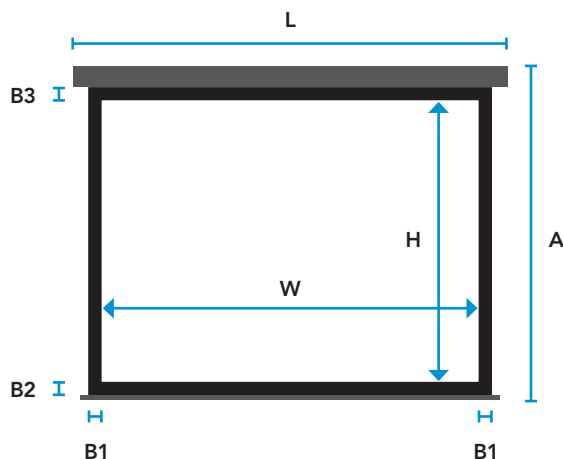

OPTIONS

- ▶ Black or white casing
- ▶ Available screen surfaces: 1.0, 1.0+, Rearview, Studioview, Blackview (see screen specifications for details)
- ▶ Standard, micro or non-perforated screen option
- ▶ Other sizes available upon request
- ▶ Available in 4:3 format
- ▶ Black PVC borders

1 877 755-3795
info@strongmdi.com
www.strongmdi.com

INTEGRATED CYBER SERIES

SMALL MOTORIZED SCREEN

		CB-MIR106	CB-MIR120	CB-MIR135	CB-MIR150	CB-MIR180
Format		16:9				
Specifications	in / cm	106 / 269	120 / 305	135 / 343	150 / 381	180 / 457
Viewing area H x W	in cm	52 x 92 132 x 234	59 x 105 150 x 267	66 x 118 168 x 300	74 x 131 188 x 333	88 x 156 ½ 224 x 398
L	in / cm	101 ½ / 258	114 ¼ / 290	129 ½ / 329	142 ½ / 362	168 ½ / 428
A	in / cm	78 ½ / 199	81 ¼ / 207	86 ½ / 220	94 / 239	108 / 274
End cap model		B	A	A	A	A
B1	in / cm	2 / 5				
B2	in / cm	2 / 5		3 / 8		
B3	in / cm	19 ¾ / 50	15 ¾ / 40	11 ¾ / 30		
Weight	lbs / kg	31 / 14	32 / 14	56 / 26	75 / 34	101 / 46