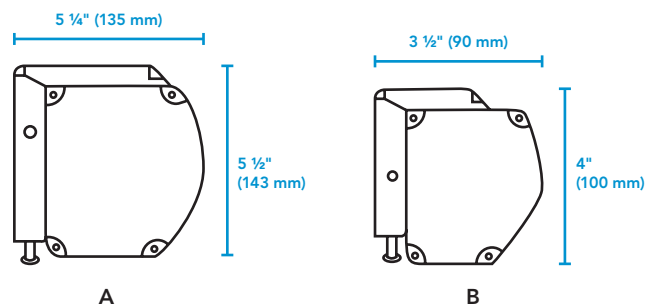

END-CAP VIEW

MDI

1 877 755-3795
info@strongmdi.com
www.strongmdi.com