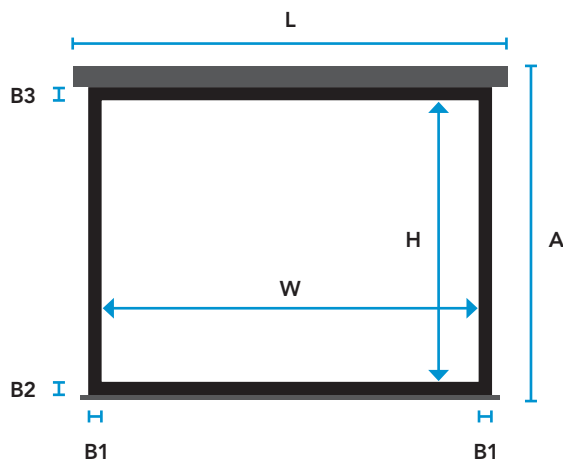

OPTIONS

- ▶ Black or white casing
- ▶ Available screen surfaces: 1.0, 1.0+, Rearview, Studioview, Blackview (see screen specifications for details)
- ▶ Standard, micro or non-perforated screen option
- ▶ Other sizes available upon request
- ▶ Available in 4:3 format
- ▶ Black PVC borders

1 877 755-3795
info@strongmdi.com
www.strongmdi.com

INTEGRATED CYBER SERIES

SMALL MOTORIZED SCREEN

		CB-MIR106	CB-MIR120	CB-MIR135	CB-MIR150	CB-MIR180
Format		16:9				
Specifications	in / cm	106 / 269	120 / 305	135 / 343	150 / 381	180 / 457
Viewing area H x W	in cm	52 x 92 132 x 234	59 x 105 150 x 267	66 x 118 168 x 300	74 x 131 188 x 333	88 x 156 ½ 224 x 398
L	in / cm	101 ½ / 258	114 ¼ / 290	129 ½ / 329	142 ½ / 362	168 ½ / 428
A	in / cm	78 ½ / 199	81 ¼ / 207	86 ½ / 220	94 / 239	108 / 274
End cap model		B	A	A	A	A
B1	in / cm	2 / 5				
B2	in / cm	2 / 6		3 / 8		
B3	in / cm	19 ¾ / 50	15 ¾ / 40	11 ¾ / 30		
Weight	lbs / kg	31 / 14	32 / 14	56 / 26	75 / 34	101 / 46